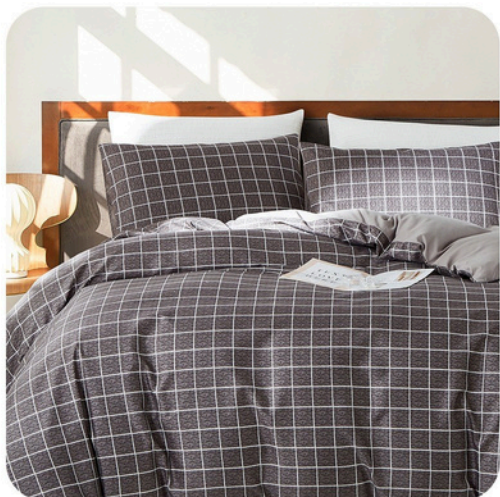

BLUE JAEL

Your Partner in Providing Superior
Sleep Solutions

CATALOG

WHOLEMAX

90g brushed print

Product	Specification	Size
90g brushed print	Twin	168*229
	Full	203*229
	Queen	229*229
	King	264*229

90g Plain Bed Skirt

Category	Specification	Dimensions
Bed Skirt	Twin	90*190*36
	Full	137*190*36
	Queen	153*203*36
	King	198*203*36

(Note: Used for flat sheets only, not suitable for fitted sheets. Minimum order quantity is 100 pieces per color.)

Brushed Fitted sheet

Product	Specification	Size
Fitted sheet	TWIN	99*190+36
	FULL	137*191+36
	QUEEN	153*203+36
	KING	198*203+36

80g Glossy Satin

Category	Specification	Dimensions
Satin 3-Piece Set	Twin	168*229/5166*1
	Full	203*229/5166*2
	Queen	229*229/5166*2
	King	264*229/5191*2
Satin Single-Piece Set	Twin	99*190*35
	Full	138*190*35
	Queen	153*203*35
	King	198*203*35
Satin Single-Piece Set	US-STANDARD	50*66*2
	US-QUEEN	50*75*2
	US-KING	51*91*2
	US-CK	51*102*2
	US-BODY	51*137*1

All-Polyester Waffle Three-Piece Set

Category	Bed Type	Size (Square Feet)
All-Polyester Waffle Three-Piece Set	Twin	160*229cm
	Full	203*229cm
	Queen	229*229cm
	King	264*229cm

Product	Specification	Size
90g Brushed Fabric Blanket	Twin	160*229
	Full	203*229
	Queen	229*229
	King	264*229