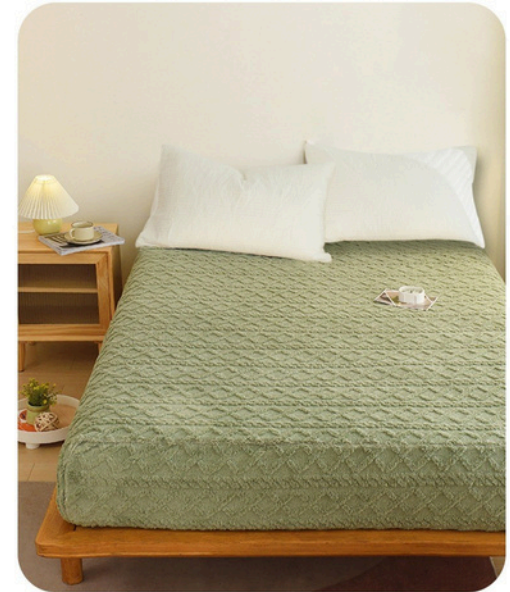

Cooling Blanket

Category	Dimensions
Cooling Blanket	100*150
	150*200
	180*220
	200*230

Velvet

Product	Specification	Size (Square Feet)
Velvet Three-Piece Set	Twin	160*229
	Full	203*229
	Queen	229*229
	King	264*229
Velvet single fitted sheet Set	Twin	90*190*5
	Full	134*190*5
	Queen	152*203*5
	King	180*203*5
Velvet single pillowcase Set	US-Standard	180*264*2
	US-Queen	80*147*2
	US-King	51*142*2
	US-Body	51*137*1

Plush fabric Sheet

Product	Specification	Size (Square Feet)
Plush fabric Sheet	Twin	160*229
	Full	203*229
	Queen	229*229
	King	264*229

Taffeta Velvet

Category	Specification	Dimensions
Taffeta Velvet Set	Twin	99*190*35
	Full	138*190*35
	Queen	153*203*35
	King	198*203*35