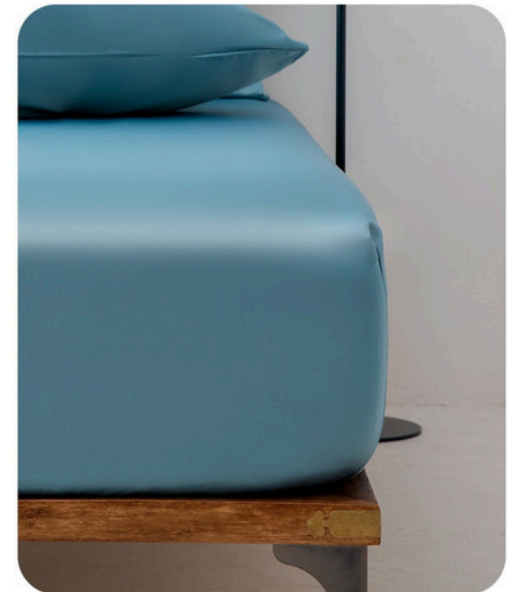

90g Matte Satin

Category	Specification	Dimensions
Satin 3-Piece Set	Twin	168*229/51*66*1
	Full	203*229/51*66*2
	Queen	229*229/51*66*2
	King	264*229/51*91*2
Satin Single-Piece Set	Twin	99*190*35
	Full	138*190*35
	Queen	153*203*35
	King	198*203*35
Satin Single-Piece Set	US-STANDARD	50*66*2
	US-QUEEN	50*75*2
	US-KING	51*91*2
	US-CK	51*102*2
	US-BODY	51*137*1

(Note: Prices are for reference only. They are based on specific quantities and dimensions. Please contact customer service for the final price.)