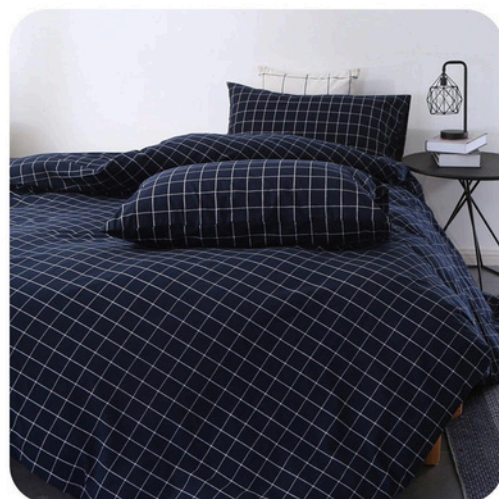

BLUE JAEL

Your Partner in Providing Superior
Sleep Solutions

CATALOG

WHOLEMAX

90g brushed print

Product	Specification	Size
90g brushed print	Twin	168*229
	Full	203*229
	Queen	229*229
	King	264*229

90g Plain Bed Skirt

Category	Specification	Dimensions
Bed Skirt	Twin	90*190*36
	Full	137*190*36
	Queen	153*203*36
	King	198*203*36

(Note: Used for flat sheets only, not suitable for fitted sheets. Minimum order quantity is 100 pieces per color.)

Brushed Fitted sheet

Product	Specification	Size
Fitted sheet	TWIN	99*190+36
	FULL	137*191+36
	QUEEN	153*203+36
	KING	198*203+36

80g Glossy Satin

Category	Specification	Dimensions
Satin 3-Piece Set	Twin	168*229/5166*1
	Full	203*229/5166*2
	Queen	229*229/5166*2
	King	264*229/5191*2
Satin Single-Piece Set	Twin	99*190*35
	Full	138*190*35
	Queen	153*203*35
	King	198*203*35
Satin Single-Piece Set	US-STANDARD	50*66*2
	US-QUEEN	50*75*2
	US-KING	51*91*2
	US-CK	51*102*2
	US-BODY	51*137*1

All-Polyester Waffle Three-Piece Set

Category	Bed Type	Size (Square Feet)
All-Polyester Waffle Three-Piece Set	Twin	160*229cm
	Full	203*229cm
	Queen	229*229cm
	King	264*229cm

Product	Specification	Size
90g Brushed Fabric Blanket	Twin	160*229
	Full	203*229
	Queen	229*229
	King	264*229