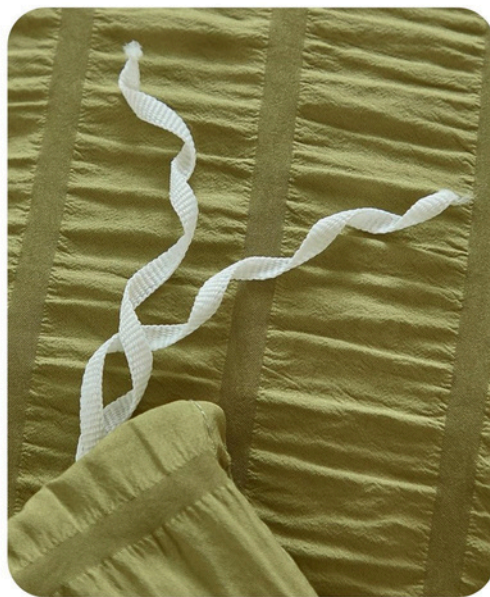

(Note: Prices are for reference only. They are based on specific quantities and dimensions. Please contact customer service for the final price.)

Pure Cotton Printed

Category	Specification	Dimensions
Pure Cotton 3-Piece Set (Based on 128*68)	Twin	168*229/5166*1
	Full	203*229/5166*2
	Queen	229*229/5166*2
	King	264*229/5191*2

(Note: Prices are for reference only. They are based on specific quantities and dimensions. Please contact customer service for the final price.)

Seersucker

Category	Specification	Dimensions
Oil Painting 3-Piece Set	Twin	168*229/51*66*1
	Full	203*229/51*66*2
	Queen	229*229/51*66*2
	King	264*229/51*91*2

Lace Bedding

Category	Specification	Dimensions
Lace Bedding	Twin	168*229/51*66*1
	Full	203*229/51*66*2
	Queen	229*229/51*66*2
	King	264*229/51*91*2

(Note: Prices are for reference only. They are based on specific quantities and dimensions. Please contact customer service for the final price.)

Pleated Duvet

Category	Specification	Dimensions
Pleated 4-Piece Set	Twin	168*229/51*66*1
	Full	203*229/51*66*2
	Queen	229*229/51*66*2
	King	264*229/51*91*2

(Note: Prices are for reference only. They are based on specific quantities and dimensions. Please contact customer service for the final price.)