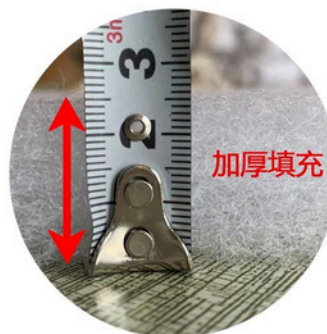

Plush fabric Sheet

Product	Specification	Size (Square Feet)
Plush fabric Sheet	Twin	160*229
	Full	203*229
	Queen	229*229
	King	264*229

Taffeta Velvet

Category	Specification	Dimensions
Taffeta Velvet Set	Twin	99*190*35
	Full	138*190*35
	Queen	153*203*35
	King	198*203*35

Blanket

Category	Dimensions
Fleece Blanket	100*150
	150*200
	180*200
	200*230

Brushed Fabric Bed Valance

Category	Dimensions
Brushed Fabric Bed Valance	340*30*2/160*30*2

Sandwich Mesh Fabric Bed Valance

Category	Dimensions
Sandwich Mesh Fabric Bed Valance	340*30*1/160*30*1

Baby Blanket

Category	Dimensions
Baby Pacifier Blanket	70*100
	100*120
	120*150

Baby Fitted Sheet

Product	Size
Baby Fitted Sheet	71*132

The Packing

GET IN TOUCH

We, BLUEJAEL, are committed to delivering premium home textile solutions that elevate comfort and style. Specializing in high-quality fabrics and meticulous craftsmanship, we ensure every product meets the highest standards of durability and design. Our dedicated team focuses on understanding your business needs, providing tailored solutions to help you stand out in a competitive market.