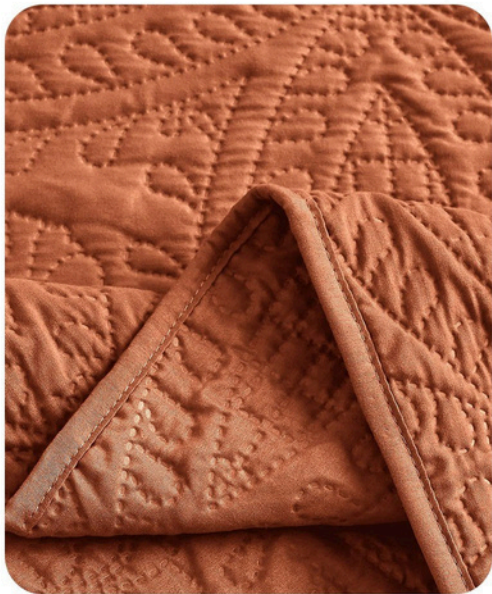

Ultrasonic Craft Bed Cover

Category	Dimensions
Ultrasonic Craft Bed Cover	172*229/51*66*1
	228*229/51*66*2
	264*229/51*91*2
	230*250/50*75*2
	250*270/51*91*2