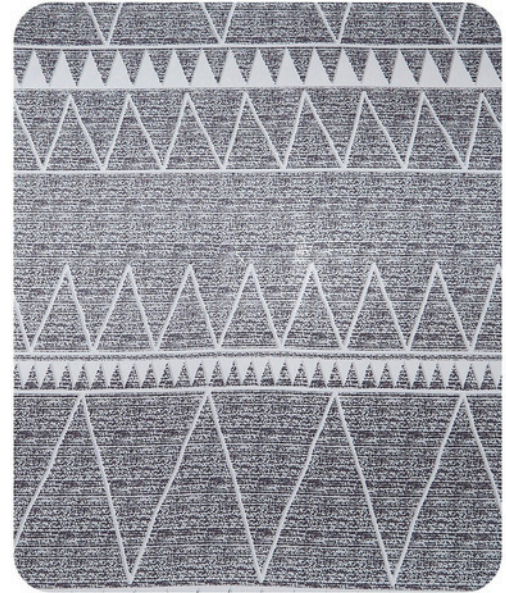

All-Polyester Waffle Three-Piece Set

Category	Bed Type	Size (Square Feet)
All-Polyester Waffle Three-Piece Set	Twin	160*229cm
	Full	203*229cm
	Queen	229*229cm
	King	264*229cm

Product	Specification	Size
90g Brushed Fabric Blanket	Twin	160*229
	Full	203*229
	Queen	229*229
	King	264*229