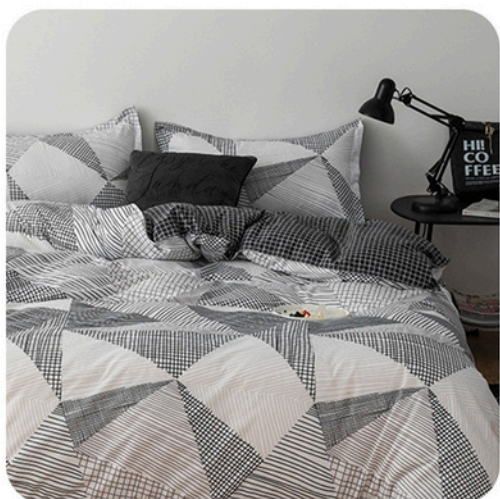

BLUE JAEL

Your Partner in Providing Superior
Sleep Solutions

CATALOG

WHOLEMAX

90g brushed print

Product	Specification	Size
90g brushed print	Twin	168*229
	Full	203*229
	Queen	229*229
	King	264*229

90g Plain Bed Skirt

Category	Specification	Dimensions
Bed Skirt	Twin	90*190*36
	Full	137*190*36
	Queen	153*203*36
	King	198*203*36

(Note: Used for flat sheets only, not suitable for fitted sheets. Minimum order quantity is 100 pieces per color.)

Brushed Fitted sheet

Product	Specification	Size
Fitted sheet	TWIN	99*190+36
	FULL	137*191+36
	QUEEN	153*203+36
	KING	198*203+36

80g Glossy Satin

Category	Specification	Dimensions
Satin 3-Piece Set	Twin	168*229/5166*1
	Full	203*229/5166*2
	Queen	229*229/5166*2
	King	264*229/5191*2
Satin Single-Piece Set	Twin	99*190*35
	Full	138*190*35
	Queen	153*203*35
	King	198*203*35
Satin Single-Piece Set	US-STANDARD	50*66*2
	US-QUEEN	50*75*2
	US-KING	51*91*2
	US-CK	51*102*2
	US-BODY	51*137*1

All-Polyester Waffle Three-Piece Set

Category	Bed Type	Size (Square Feet)
All-Polyester Waffle Three-Piece Set	Twin	160*229cm
	Full	203*229cm
	Queen	229*229cm
	King	264*229cm

Product	Specification	Size
90g Brushed Fabric Blanket	Twin	160*229
	Full	203*229
	Queen	229*229
	King	264*229